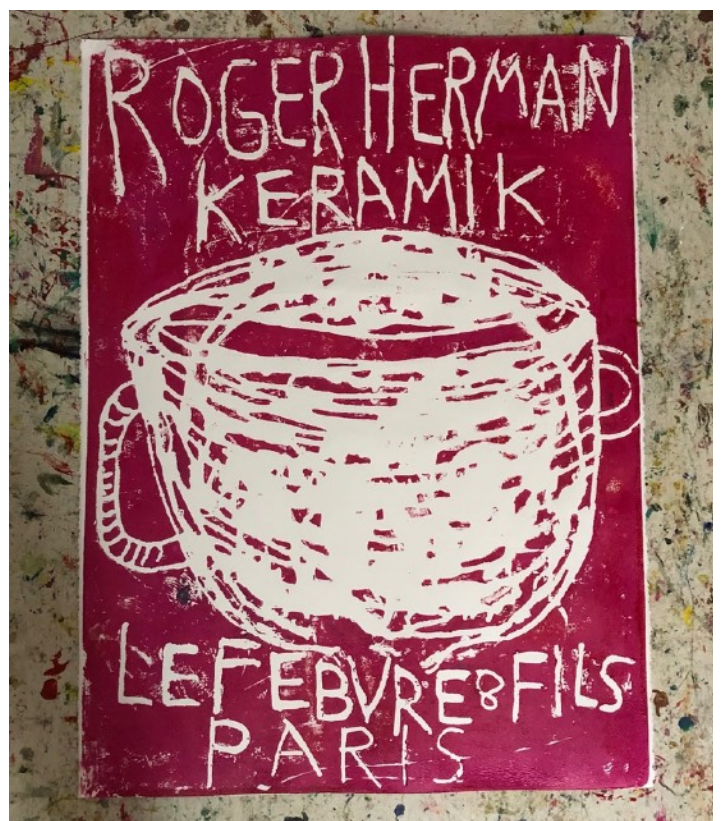

2000

Susanne Vielmetter Projects, Los Angeles

1999

Ursula Krinzinger Galerie, Vienna, Austria

1998

Ace Contemporary Exhibitions, Los Angeles

1997

Ace Contemporary Exhibitions, Los Angeles

Practical Informations

ROGER HERMAN

KERAMIK

February 25 - March 27, 2021

Galerie Lefebvre & fils
24, rue du Bac
75007 Paris

From Tuesday to Saturday

from 10am to 4:30pm

And on Mondays by appointment