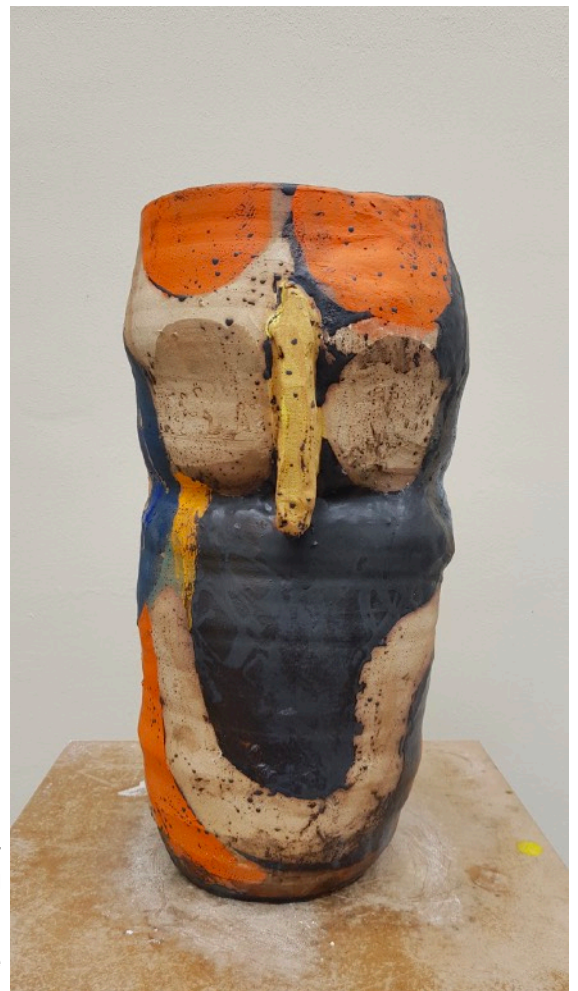

2002

Marie Walsh Sharpe Art Foundation Studio Residency, New York, NY

Galerie Lefebvre & Fils
24, rue du bac - 75007 Paris
www.lefebvreelfils.fr

Untitled, 2017
Glazed stoneware - Signed and dated
H 43 x D 27 cm
H 16.9 x D 10.6 in.
Unique